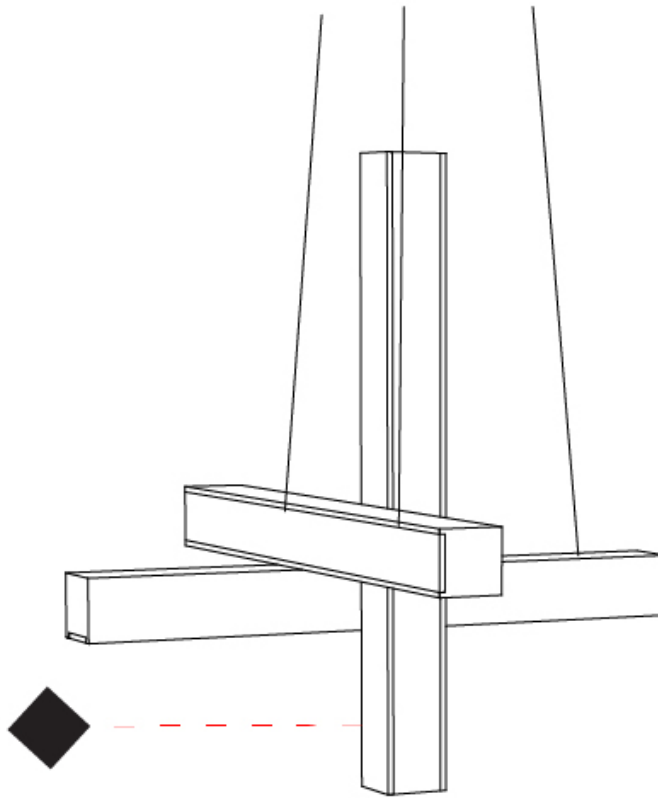

## CROSS SHAPE SUSPENSION

D71028-

PROJECT

TYPE

SPECIFIER

QUANTITY

DATE