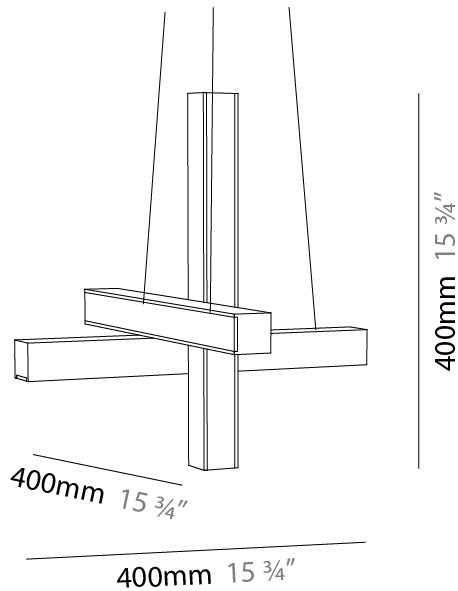

PROJECT	
TYPE	
SPECIFIER	
QUANTITY	
DATE	

CROSS SHAPE SUSPENSION

D71028-

base number
Color   Finish
Temperature   Options

1. To build a product code in our configurator select the specify button on the base model # product page
2. To build a manual product code on this datasheet choose from the options listed below in blue font and add the suffix to the base model #

GENERAL

Series: LED40 Modular
Subseries: Cross Shape
Brand: Tunto
Division: Design
Mounting Type: Suspension
Mounting Location: Ceiling
Subcategory: Modular

PHYSICAL

Shape: Abstract
Length (mm): 400
Length (in): 15 ¾
Width (mm): 400
Width (in): 15 ¾
Height (mm): 400
Height (in): 15 ¾
Max. Overall Height (mm): 2400
Max. Overall Height (in): 94 ½
Extension (mm): 80
Extension (in): 3 ⅛
Light Distribution: Omnidirectional
Diffuser: Opal
Fixture Finish: [WAL](#) / [ASH](#) / [OAK](#) / [BLK](#) / [WHI](#)
Fixture Material: Wood

ELECTRICAL

Lamp Type: LED
Input Wattage (W): 23
Total Output Wattage (W): 18.9
Dimming: Tri-Mode (Non-Dimming and Phase Dimming (120Vac only) and 0-10V Dimming)
Driver Included: Yes
Driver Location: Integrated
Driver Type: Constant Current - Universal
Driver Class: Class 2
Input Voltage (V): 120 - 277
Constant Current (MA): 700

LED

Color Temperature (°K): [2700](#) / [3000](#) / [4000](#)
Max. Delivered Lumen (lm): 1100
CRI: >93 CRI
Lamp Life (hrs): 50000

OPTICAL

RATINGS AND CERTIFICATIONS

Certified By: Certified for North American Standards
IP rating: IP20